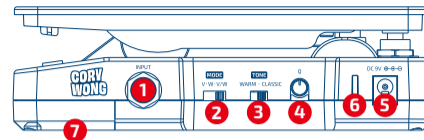

HOTONE

www.hotone.com

WONGPRESS

Volume / Expression / Wah pedal

Thank you for purchasing a Hotone product.
Scan the QR code for more related information.

Panel

1. INPUT:
1/4" mono audio jack,
for connecting guitar.

2. MODE:
V-Volume mode, for use as volume pedal.
W-Wah mode, for use as a wah pedal.
V/W-Switchable volume/wah mode,
combining volume and wah pedals in one.

3. TONE:
For selecting wah filter frequency range.

8. Footswitch:
Switch between on/off status or active
volume/wah in V/W mode (this unit
cannot be bypassed in V/W mode).

9. STATUS:
LED strip indicates current mode and pedal
position:

V	Green
W	Blue
V/W	Green/Blue

Specifications

Pot Resistance (EXP OUT): 10kΩ
 Input Impedance: 1MΩ
 Output Impedance: 100Ω
 Wah Range Selector (TONE):
 WARM—290Hz to 1.4kHz
 CLASSIC—360Hz to 1.8kHz
 Current Consumption: Max 30mA
 Dimensions: 81mm (W) x 162mm (D) x 51mm (H)
 Weight: 512g