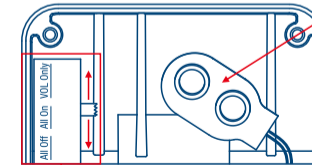

You can set the LED strip on demand by the
3-way switch hidden in the battery
compartment.

10. EXP OUT:
1/4" TRS jack, for connecting to
another device with EXP control
IN jack. EXP out works in any mode.
When used as an expression pedal,
Wong Press can work without a power supply.

11. OUTPUT:
1/4" mono audio jack,
for connecting to
another gear.

12. TUNER OUT:
1/4" mono audio jack,
for connecting a tuner.

Battery Installation & STATUS Setting

1. Remove two screws from the battery compartment
with a phillips screwdriver.
2. Remove the battery compartment cover.
3. Install a 9V battery.

4. Use the 3-way switch to set STATUS LEDs.
There are three options available:
All Off: Switches the STATUS LEDs off.
All On: The STATUS LEDs work in all modes.
VOL Only: The STATUS LEDs work only in VOL mode.

Specifications

Pot Resistance (EXP OUT): 10kΩ
 Input Impedance: 1MΩ
 Output Impedance: 100Ω
 Wah Range Selector (TONE):
 WARM—290Hz to 1.4kHz
 CLASSIC—360Hz to 1.8kHz
 Current Consumption: Max 30mA
 Dimensions: 81mm (W) x 162mm (D) x 51mm (H)
 Weight: 512g