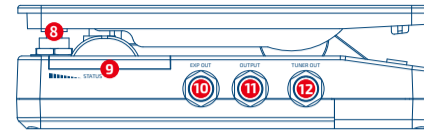

10. EXP OUT:
1/4" TRS jack, for connecting to
another device with EXP control
IN jack. EXP out works in any mode.
When used as an expression pedal,
Wong Press can work without a power supply.

11. OUTPUT:
1/4" mono audio jack,
for connecting to
another gear.

12. TUNER OUT:
1/4" mono audio jack,
for connecting a tuner.