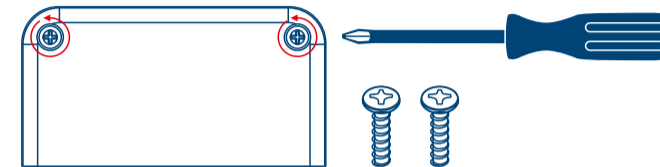

8. Footswitch:
Switch between on/off status or active
volume/wah in V/W mode (this unit
cannot be bypassed in V/W mode).

9. STATUS:
LED strip indicates current mode and pedal
position:

V	Green
W	Blue
V/W	Green/Blue

You can set the LED strip on demand by the
3-way switch hidden in the battery
compartment.

10. EXP OUT:
1/4" TRS jack, for connecting to
another device with EXP control
IN jack. EXP out works in any mode.
When used as an expression pedal,
Wong Press can work without a power supply.

11. OUTPUT:
1/4" mono audio jack,
for connecting to
another gear.

12. TUNER OUT:
1/4" mono audio jack,
for connecting a tuner.

Battery Installation & STATUS Setting

1. Remove two screws from the battery compartment
with a phillips screwdriver.
2. Remove the battery compartment cover.
3. Install a 9V battery.